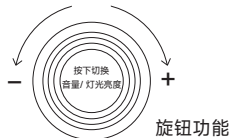

AKKO

5075 (RGB)

用户手册
User Manual

目录

组合键功能	1
系统功能(Windows)	2
系统功能(Mac)	3
背光调节	4
按键 / 灯光自定义说明和调用说明	5
Akko售后服务规范	6

Menu

HotKeys	7
System Commands (Windows)	8
System Commands (Mac)	9
Backlight Settings	10
Key/Lighting Effects Customization Instruction	11
Akko Warranty and Service Statement	12