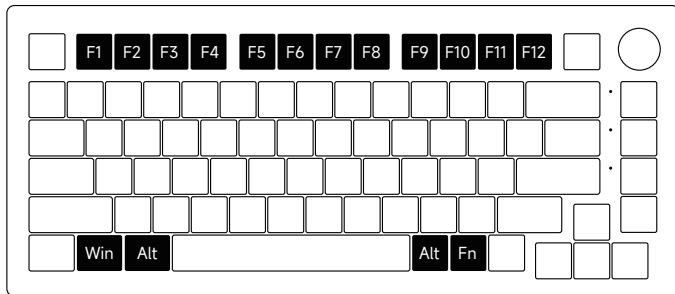

Lock Windows Key

Press Fn and left Win key

Restore Factory Settings

Hold down Fn and press ~ key for 5S

Revert Ctrl into Menu (APP) key

Hold down Fn and press right Ctrl for 3S

Adjust volume / light brightness

Back Switch Indicator

Left: Windows

Middle: Windows by default

Right: Mac

System Commands(Mac)

F1 Decrease display brightness

F2 Increases display brightness

F3 Open mission control