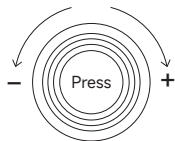

Lock Windows Key

Press Fn and left Win key

Restore Factory Settings

Hold down Fn and press ~ key for 5S

Revert Ctrl into Menu (APP) key

Hold down Fn and press right Ctrl for 3S

Adjust volume / light brightness

Back Switch Indicator

Left: Windows

Middle: Windows by default

Right: Mac

System Commands(Mac)

F1 Decrease display brightness

F2 Increases display brightness

F3 Open mission control