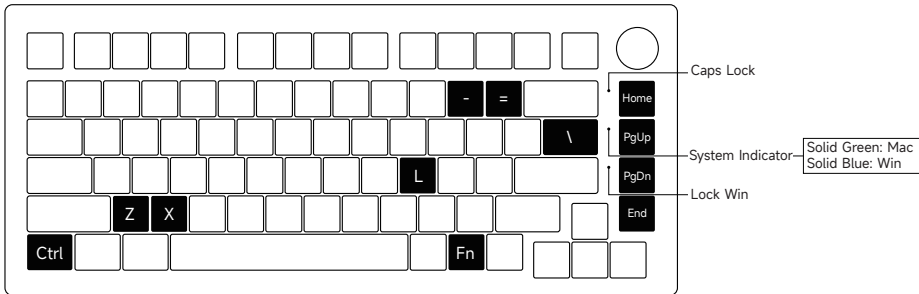

Backlight Settings

Fn+	Home	=	Effect 1 - Effect 5
	PgUp		Effect 6 - Effect 10
	PgDn		Effect 11 - Effect 15
	End		Effect 16 - Effect 20
	Z		PC Case Light Brightness Change
	X		PC Case Light Animation Speed Change
	Left Ctrl		PC Case Light Effect Change

Fn+	"↑"	=	Bright
	"↓"		Dim
	"←"		Set animation direction to left
	"→"		Set animation direction to Right
	"_"		Slower Animation
	"="		Faster Animation

Fn + \	In all lighting effects with RGB color mode, Set the backlight color to 7 single color with RGB loop effect.
Fn + Spacebar	Set the acrylic case backlight to 7 single color with RGB loop effect.
Fn + L	Light On / Off