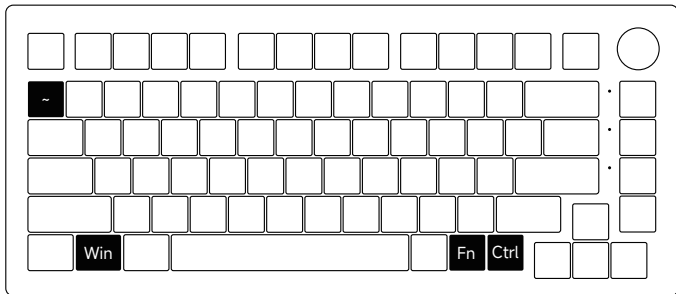

Fn+	F6	=	Pause /Playback
	F7	=	Previous Song
	F8	=	Next Song
	I	=	Insert
	P	=	PrtSc

Fn+	C	=	Calculator
	M	=	Mute
	<	=	Decrease Volume
	>	=	Increase Volume
	W	=	Swap W A S D with ↑ ↓ ← →

System Commands(Windows)