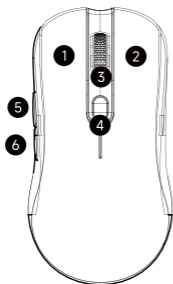

## Specifications

The AG ONE features a symmetrical design with a universal grip, making it suitable for most users in both gaming and working environments.

- 1 Left mouse button
- 2 Right mouse button
- 3 Scroll wheel + Middle key
- 4 DPI button
- 5 Forward button
- 6 Back button