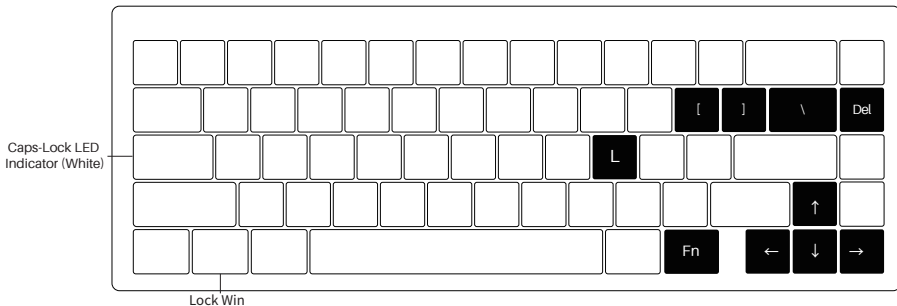

Mod 005 Backlight Settings

Fn+	Del	=	Lighting effects cycles among
	L		Light On / Off
	\ /		In all lighting effects with RGB color mode, this shortcut allows you to set the backlight color to 7 single color with RGB loop effect.

Fn+	“↑”	=	Bright
	“↓”		Dim
	“←”		Set animation direction to left
	“→”		Set animation direction to right
	“[”		Slower Animation
	“]”		Faster Animation