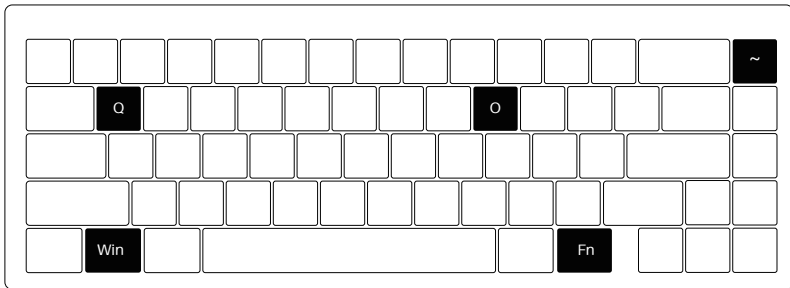

Mod 005 System Commands(Windows)

Lock Windows Key

Press Fn and left Win key

Restore Factory Settings

Hold down Fn and press ~ key for 5S

Enter Windows system

Hold down Fn and press Q key for 3S

Enter Mac system

Hold down Fn and press O key for 3S