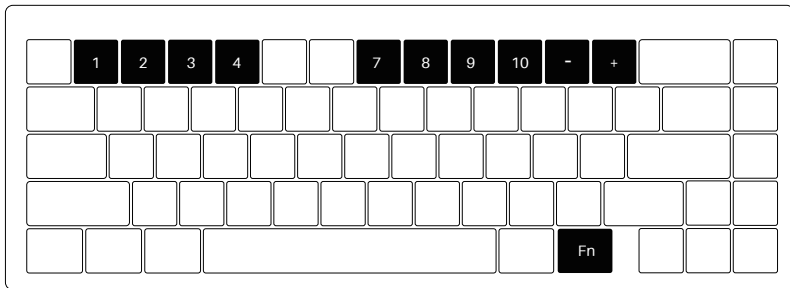

Hold down Fn and press O key for 3S

Note: The following features are realized by the combination of "Fn" + corresponding key

1	Decrease display brightness	7	Skip back (Audio)	-	Volume down	Right Alt	Command
2	Increases display brightness	8	Pause/Play (Audio)	+	Volume up		
3	Open mission control	9	Skip forward (audio)	Left Win	Command		
4	Activate Siri	10	Mute	Left Alt	Option		